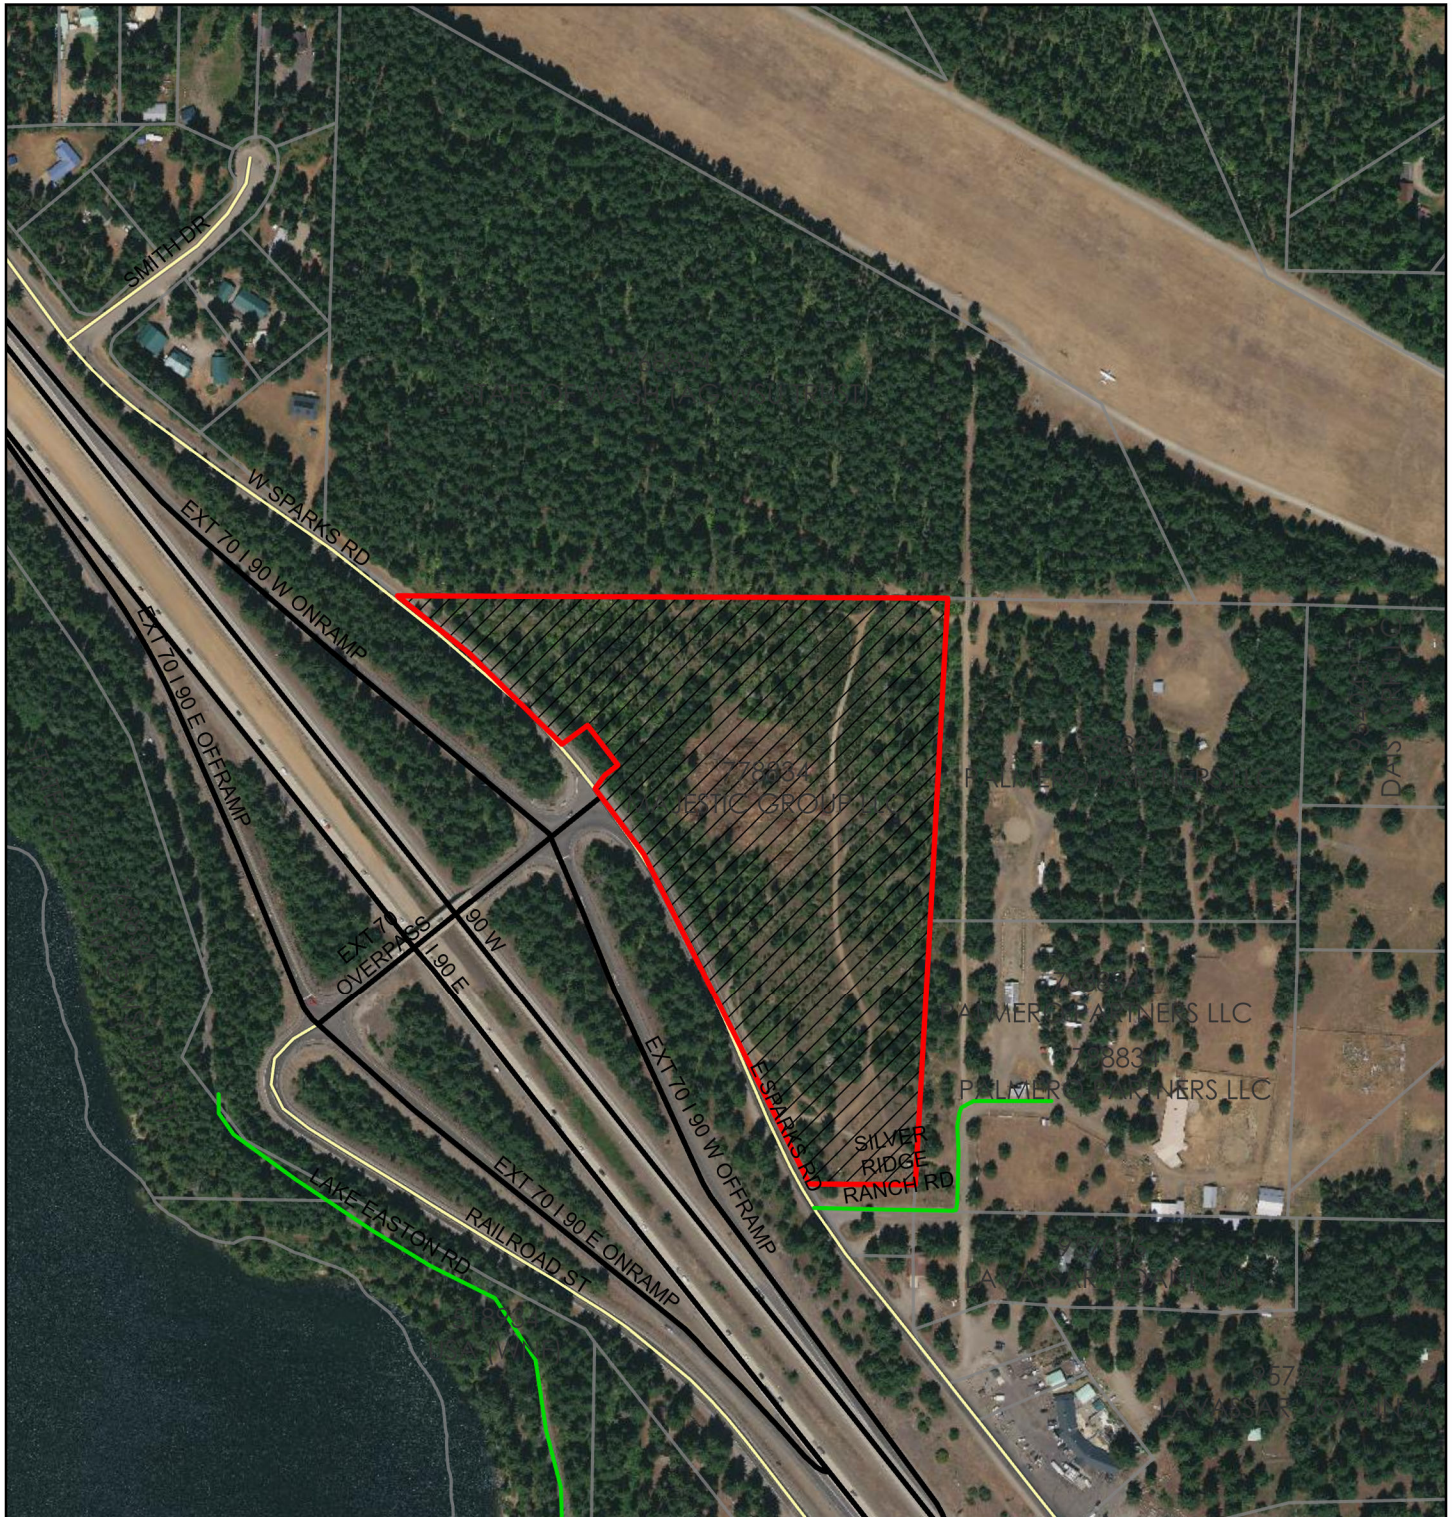

SE-24-00020 Majestic Group

Aerial View

Hexagon, WaTech, Kittitas County GIS, Kittitas County GIS

2024

Coordinate System: NAD 1983 StatePlane Washington South FIPS 4602 Feet